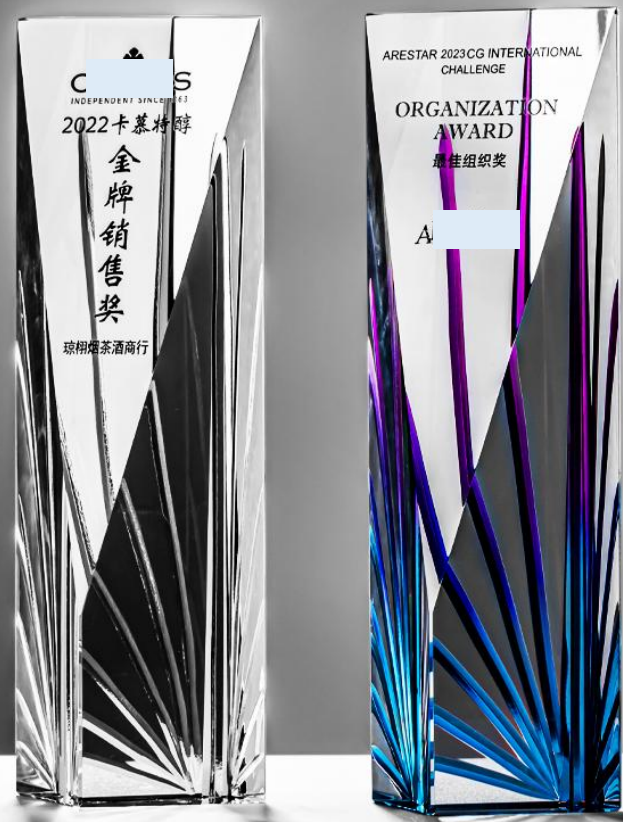

三色可选 (碧山绿  
夜阑黑 玉石蓝)

云纹雕刻上色  
采用激光雕刻上色工艺  
图案清晰 凹凸立体  
荣誉不褪色 可自定义内容

Size:16×16×5CM

Size:22×7.8×7.8CM

## 水晶镀彩高颜值

奢华水晶与缤纷七彩融为一体尽显至臻之美

LUXURY CRYSTAL AND COLORFUL

COLORFUL BLEND TO SHOW THE BEAUTY OF PERFECTION

Size:  
24.5×8×3.5CM  
27.5×8×4CM

THE MISSION AND RESPONSIBILITY  
OF THE WINNER.

Size:  
18×5.5CM  
21×6.5CM

## 世界之窗

地球仪造型 高透K9水晶 尊享品质  
GLOBE SHAPE HIGH TRANSPARENT  
K9 CRYSTAL QUALITY

Size:  
22×7×4CM  
25.5×7×4CM

Size:24×10×4.5CM

\*

hand Real shooting