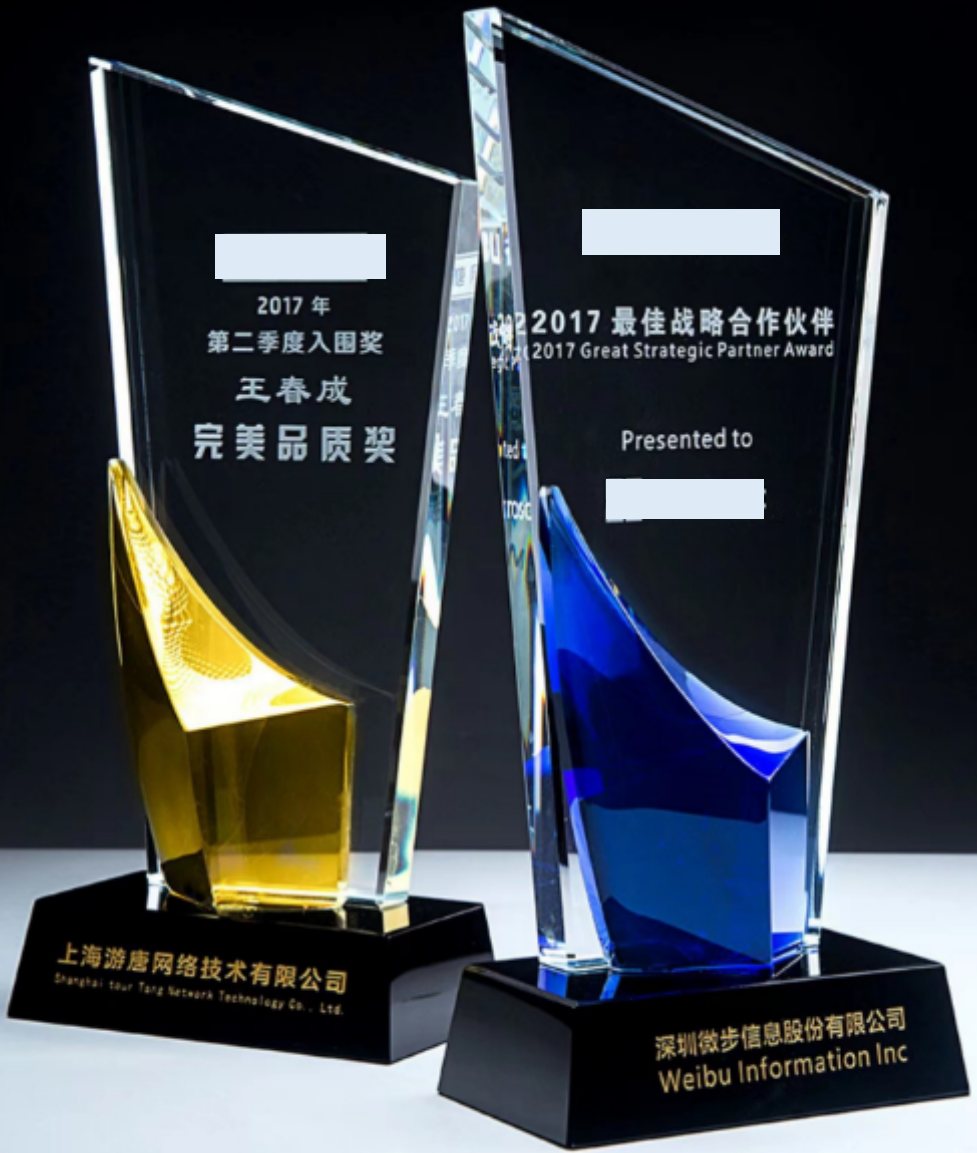

金属圈 金、银、铜三色可选

Size:27.5×12.5×4CM

Size:27×10×3.5CM

Size:28×9×8CM

Size:28×9×8CM

Size:26.5×9×6CM

Size:26.5×9×6CM

Size:27×11.5×8CM